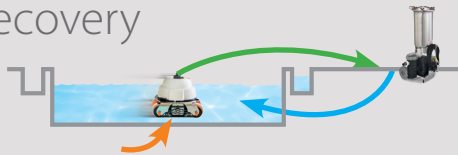

+33 (0)1 34 34 11 55

Commercial swimming pool cleaning solution

3 in 1

Filtration + extraction
+ recovery

EXTRA CAPACITY TOP 1

Extra TOP 1 filter attached to the top of the robot is a second external filter with a large capacity. If your robot has a 250 micron bag, add the TOP 1 with a fineness of 105 microns extra.

Pleated filter cartridge

EXTRA CAPACITY TOP 2

Extra Filter Cartridge Top 2 is located outside the pool. You add an outside pipe to the robot pump. The hose leads the pool water through a booster pump directly to the System Filter Cartridge. Once filtered, the water can be reused.

EXTRA CAPACITY TOP 3

An extra large bag TOP 3 is in outside the pool. You add a pipe additional to the robot pump. The pipe leads the water to the external pump, the water passes through a filter system including 4 specific bags. Once filtered, the water can be reused.